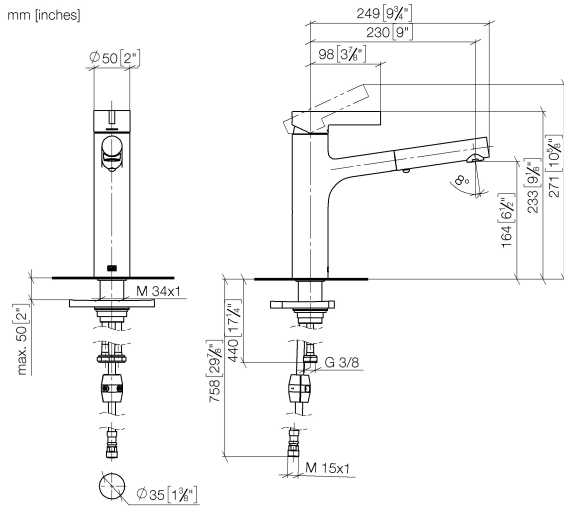

## DORNBACHT LYV Single-lever mixer Pull-out with spray function - Chrome

---

33 960 110

- 230mm projection
- pivotable spout 120°
- air-enriched flow and spray flow
- fabric braided hose 1500 mm
- max. flow 7 l/min at 3 bar flow pressure

Intrinsic protection against back flow.

	Chrome	33 960 110-00
	Soft Black	33 960 110-69
	Brushed Nickel	33 960 110-70

**DORNBRAUCH LYV Single-lever mixer Pull-out with spray function - Chrome**

33 960 110

**Flow rate chart**

**Certificates**

Belgaqua\_23-012- 27\_3. AbP\_10067. ACS\_23 ACC NY 085.

**DORNBRAUCH LYV Single-lever mixer Pull-out with spray function - Chrome**

33 960 110

Parts for other finishes can be found here: [Soft Black](#)

**Spare parts list**

No.	Item Number	Name	Quantity used	Delivery time
1	90 20 81 001 00-00	handle	1	2
2	90 28 30 010 00-00	cover	1	2
3	90 15 05 067 00 90	cartridge	1	2
4	90 18 40 227 00 90	insert	1	2
5	90 30 02 101 00 90	hose	1	2
6	90 23 01 051 00 90	flow reducer	1	2
7	90 14 05 081 00 90	seal	1	2
8	90 12 11 181 00-00	shower	1	2
9	90 14 15 062 00 90	gasket kit	1	2
10	90 30 01 211 00 90	shaft	1	2
11	90 14 05 080 00 90	seal	1	2
12	90 23 10 003 00 90	fixing set	1	2
13	04 30 04 100 00 90	hose	2	2
14	90 30 04 110 00 90	hose	1	2