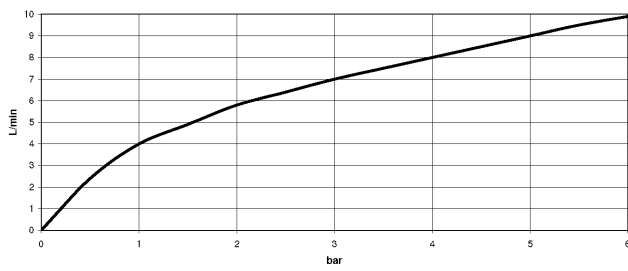

## DORNBACHT LYV Single-lever mixer Pull-out with spray function - Chrome

---

33 960 110

- 230mm projection
- pivotable spout 120°
- air-enriched flow and spray flow
- fabric braided hose 1500 mm
- max. flow 7 l/min at 3 bar flow pressure

**Flow rate chart**

**Certificates**

Belgaqua\_23-012- 27\_3. AbP\_10067. ACS\_23 ACC NY 085.

**DORNBRAUCH LYV Single-lever mixer Pull-out with spray function - Chrome**

33 960 110

Parts for other finishes can be found here: [Soft Black](#)