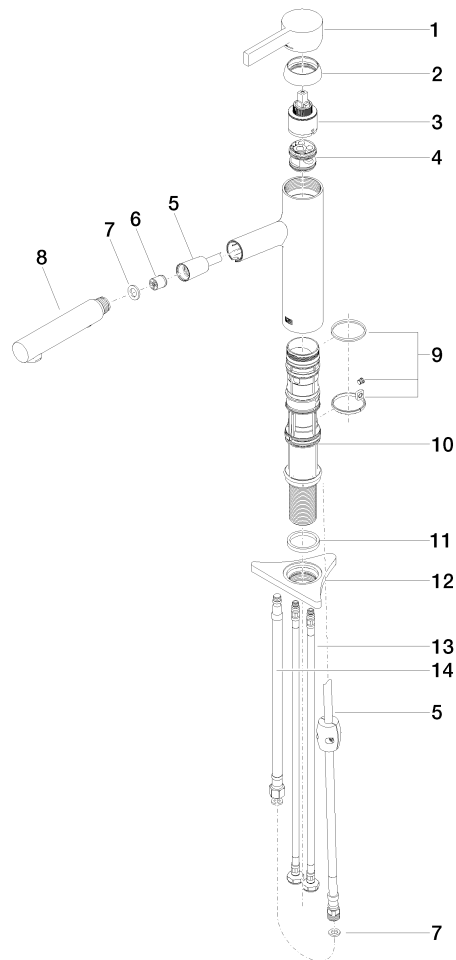

## DORNBACHT LYV Single-lever mixer Pull-out with spray function - Chrome

---

33 960 110

- 230mm projection
- pivotable spout 120°
- air-enriched flow and spray flow
- fabric braided hose 1500 mm
- max. flow 7 l/min at 3 bar flow pressure

Intrinsic protection against back flow.

	Chrome	33 960 110-00
	Soft Black	33 960 110-69
	Brushed Nickel	33 960 110-70

**DORNBRAUCH LYV Single-lever mixer Pull-out with spray function - Chrome**

33 960 110

**Flow rate chart**

**Certificates**

Belgaqua\_23-012- 27\_3. AbP\_10067. ACS\_23 ACC NY 085.

**DORNBRAUCH LYV Single-lever mixer Pull-out with spray function - Chrome**

33 960 110

Parts for other finishes can be found here: [Soft Black](#)

**Spare parts list**

No.	Item Number	Name	Quantity used	Delivery time
1	90 20 81 001 00-00	handle	1	2
2	90 28 30 010 00-00	cover	1	2
3	90 15 05 067 00 90	cartridge	1	2
4	90 18 40 227 00 90	insert	1	2
5	90 30 02 101 00 90	hose	1	2
6	90 23 01 051 00 90	flow reducer	1	2
7	90 14 05 081 00 90	seal	1	2
8	90 12 11 181 00-00	shower	1	2
9	90 14 15 062 00 90	gasket kit	1	2
10	90 30 01 211 00 90	shaft	1	2
11	90 14 05 080 00 90	seal	1	2
12	90 23 10 003 00 90	fixing set	1	2
13	04 30 04 100 00 90	hose	2	2
14	90 30 04 110 00 90	hose	1	2